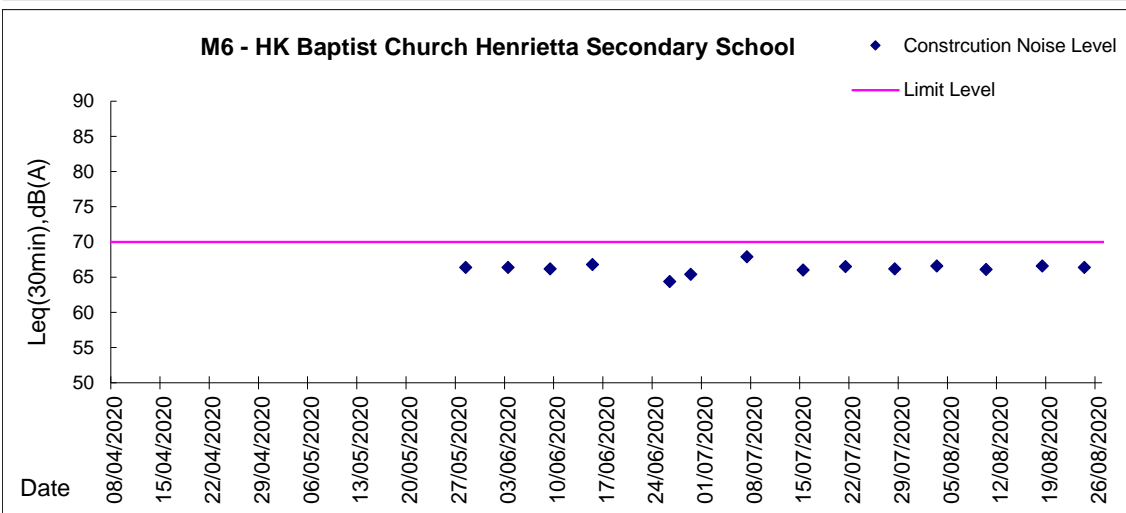

**Graphic Presentation of Noise Monitoring Result**

**Day Time (0700 - 1900hrs on normal weekdays)**

Graphic Presentation of Noise Monitoring Result

Day Time (0700 - 1900hrs on normal weekdays)

**Graphic Presentation of Noise Monitoring Result**  
**Day Time (0700 - 1900hrs on normal weekdays)**

**Graphic Presentation of Noise Monitoring Result**  
**Day Time (0700 - 1900hrs on normal weekdays)**