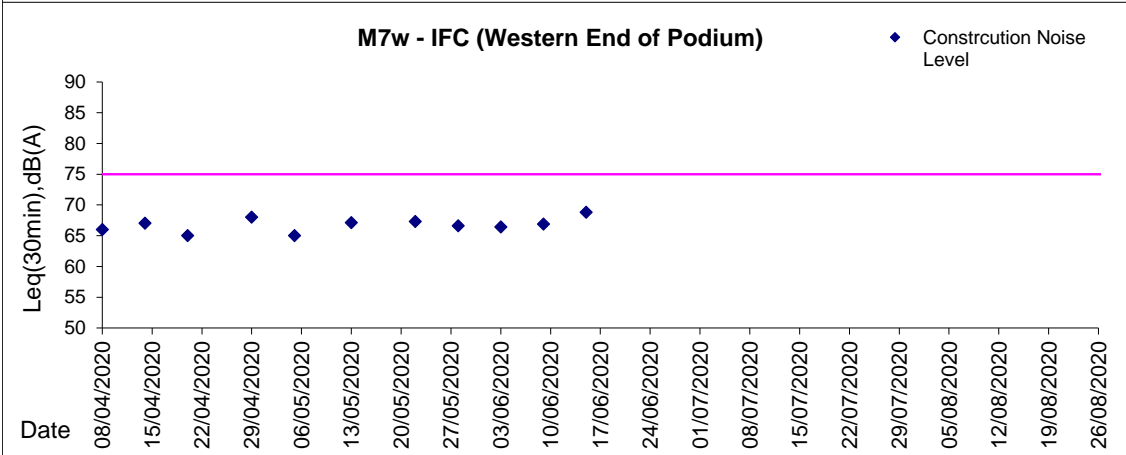

**Graphic Presentation of Noise Monitoring Result**

**Day Time (0700 - 1900hrs on normal weekdays)**

Graphic Presentation of Noise Monitoring Result

Day Time (0700 - 1900hrs on normal weekdays)

**Graphic Presentation of Noise Monitoring Result**  
**Day Time (0700 - 1900hrs on normal weekdays)**

**Graphic Presentation of Noise Monitoring Result**  
**Day Time (0700 - 1900hrs on normal weekdays)**