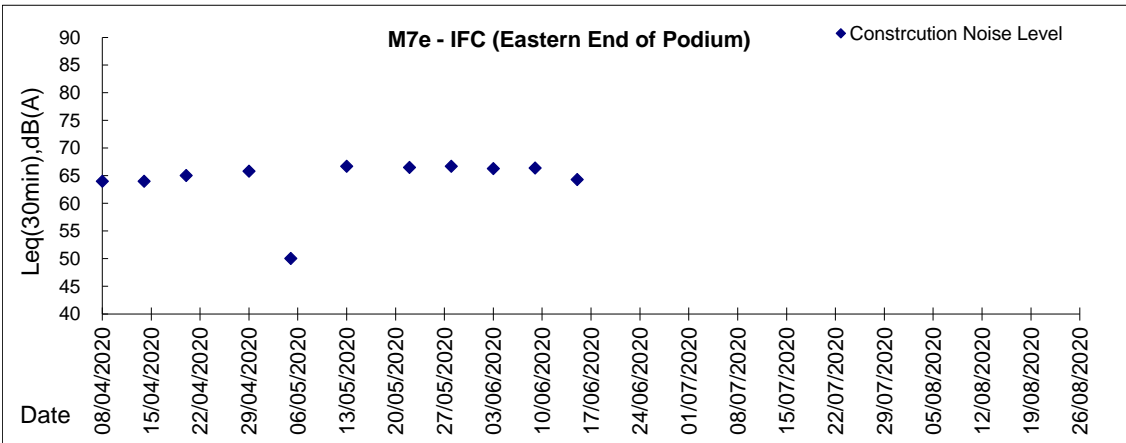

**Graphic Presentation of Noise Monitoring Result**

**Day Time (0700 - 1900hrs on normal weekdays)**

Graphic Presentation of Noise Monitoring Result

Day Time (0700 - 1900hrs on normal weekdays)

**Graphic Presentation of Noise Monitoring Result**  
**Day Time (0700 - 1900hrs on normal weekdays)**

**Graphic Presentation of Noise Monitoring Result**  
**Day Time (0700 - 1900hrs on normal weekdays)**