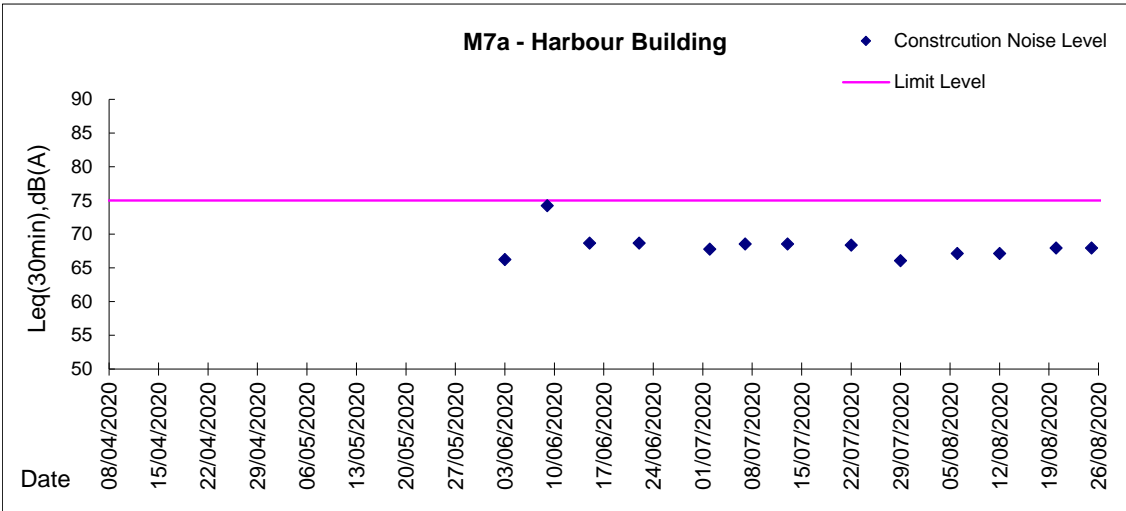

**Graphic Presentation of Noise Monitoring Result**

**Day Time (0700 - 1900hrs on normal weekdays)**

Graphic Presentation of Noise Monitoring Result

Day Time (0700 - 1900hrs on normal weekdays)

**Graphic Presentation of Noise Monitoring Result**  
**Day Time (0700 - 1900hrs on normal weekdays)**

**Graphic Presentation of Noise Monitoring Result**  
**Day Time (0700 - 1900hrs on normal weekdays)**