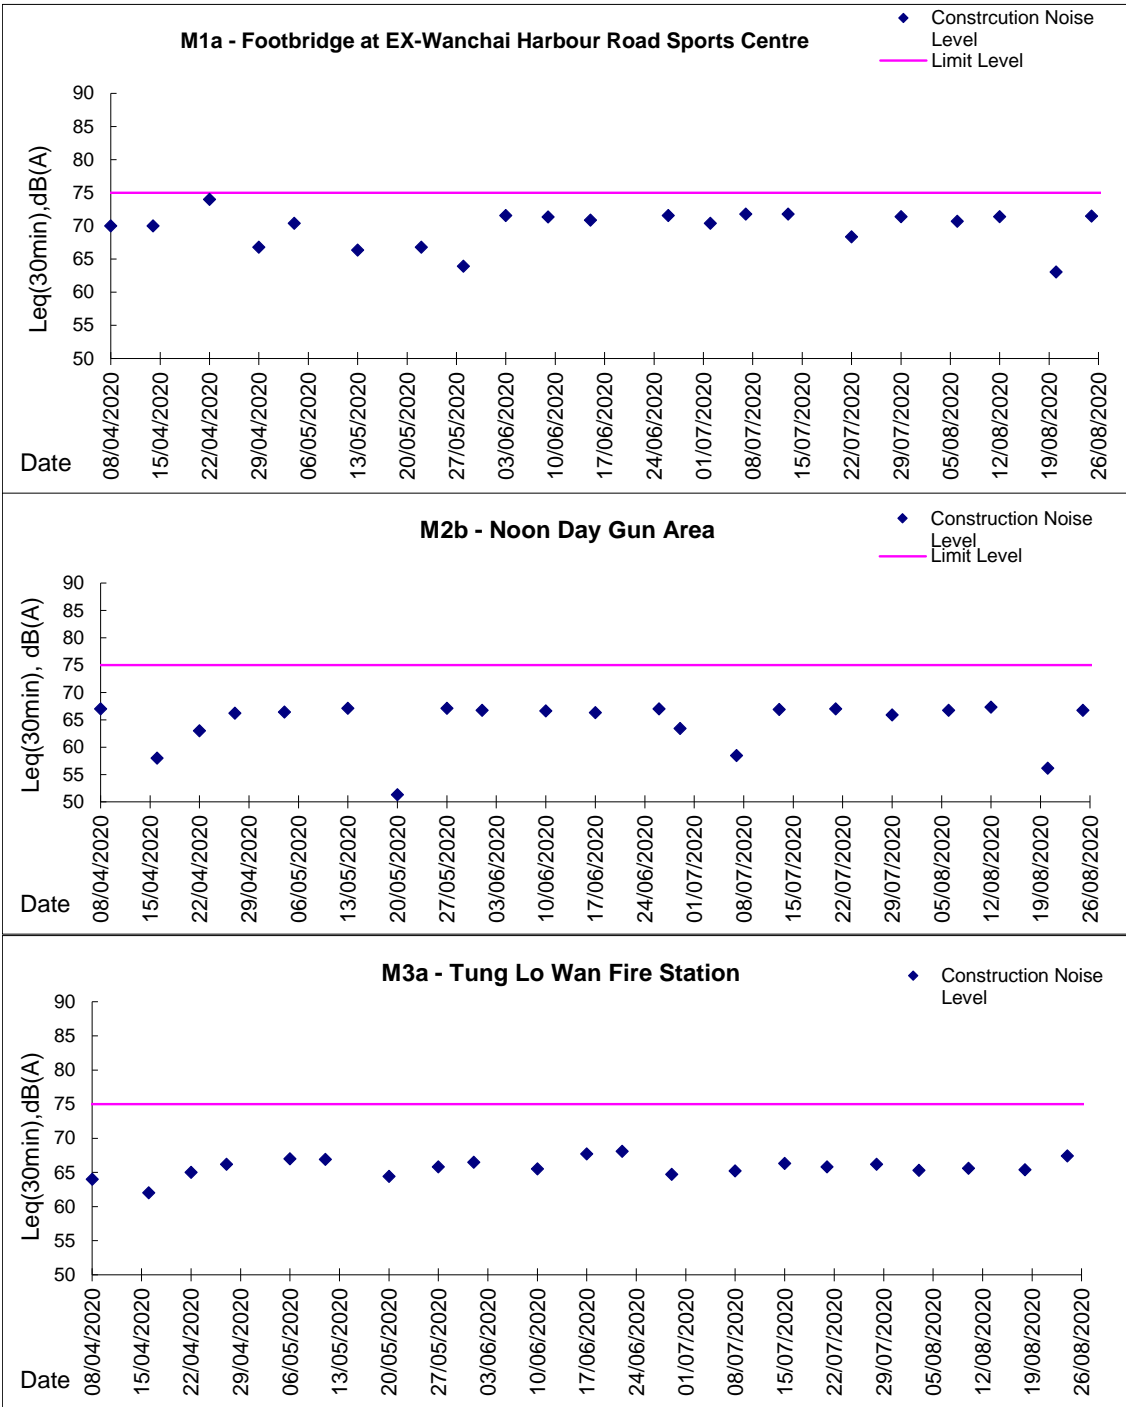

**Graphic Presentation of Noise Monitoring Result**

**Day Time (0700 - 1900hrs on normal weekdays)**

Graphic Presentation of Noise Monitoring Result

Day Time (0700 - 1900hrs on normal weekdays)

**Graphic Presentation of Noise Monitoring Result**  
**Day Time (0700 - 1900hrs on normal weekdays)**

**Graphic Presentation of Noise Monitoring Result**  
**Day Time (0700 - 1900hrs on normal weekdays)**