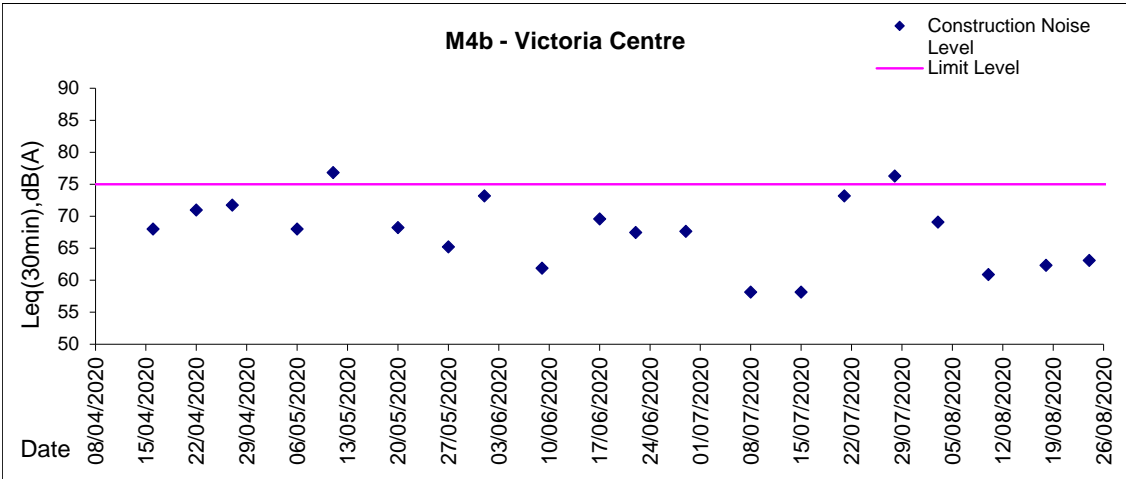

**Graphic Presentation of Noise Monitoring Result**

**Day Time (0700 - 1900hrs on normal weekdays)**

Graphic Presentation of Noise Monitoring Result

Day Time (0700 - 1900hrs on normal weekdays)

**Graphic Presentation of Noise Monitoring Result**  
**Day Time (0700 - 1900hrs on normal weekdays)**

**Graphic Presentation of Noise Monitoring Result**  
**Day Time (0700 - 1900hrs on normal weekdays)**