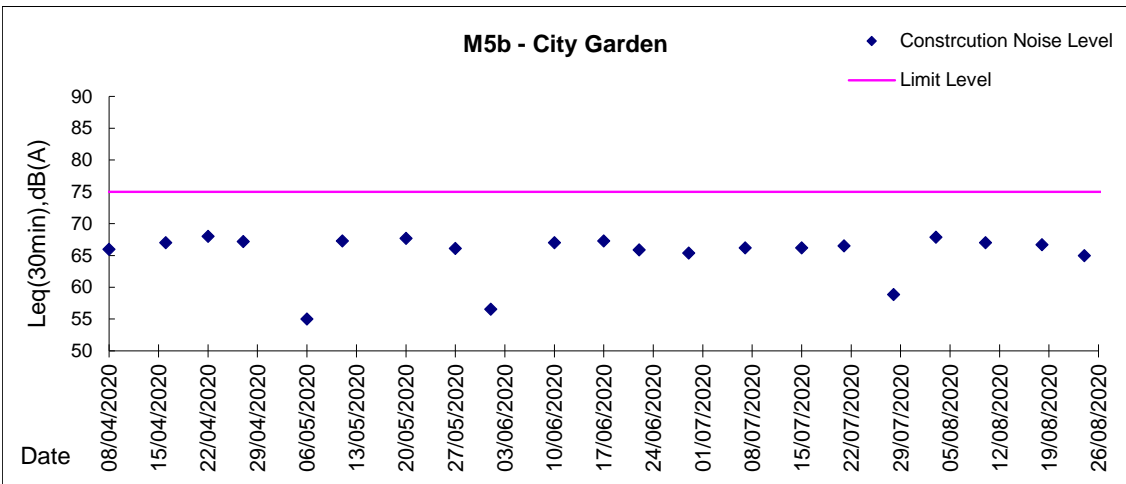

**Graphic Presentation of Noise Monitoring Result**

**Day Time (0700 - 1900hrs on normal weekdays)**

Graphic Presentation of Noise Monitoring Result

Day Time (0700 - 1900hrs on normal weekdays)

**Graphic Presentation of Noise Monitoring Result**  
**Day Time (0700 - 1900hrs on normal weekdays)**

**Graphic Presentation of Noise Monitoring Result**  
**Day Time (0700 - 1900hrs on normal weekdays)**